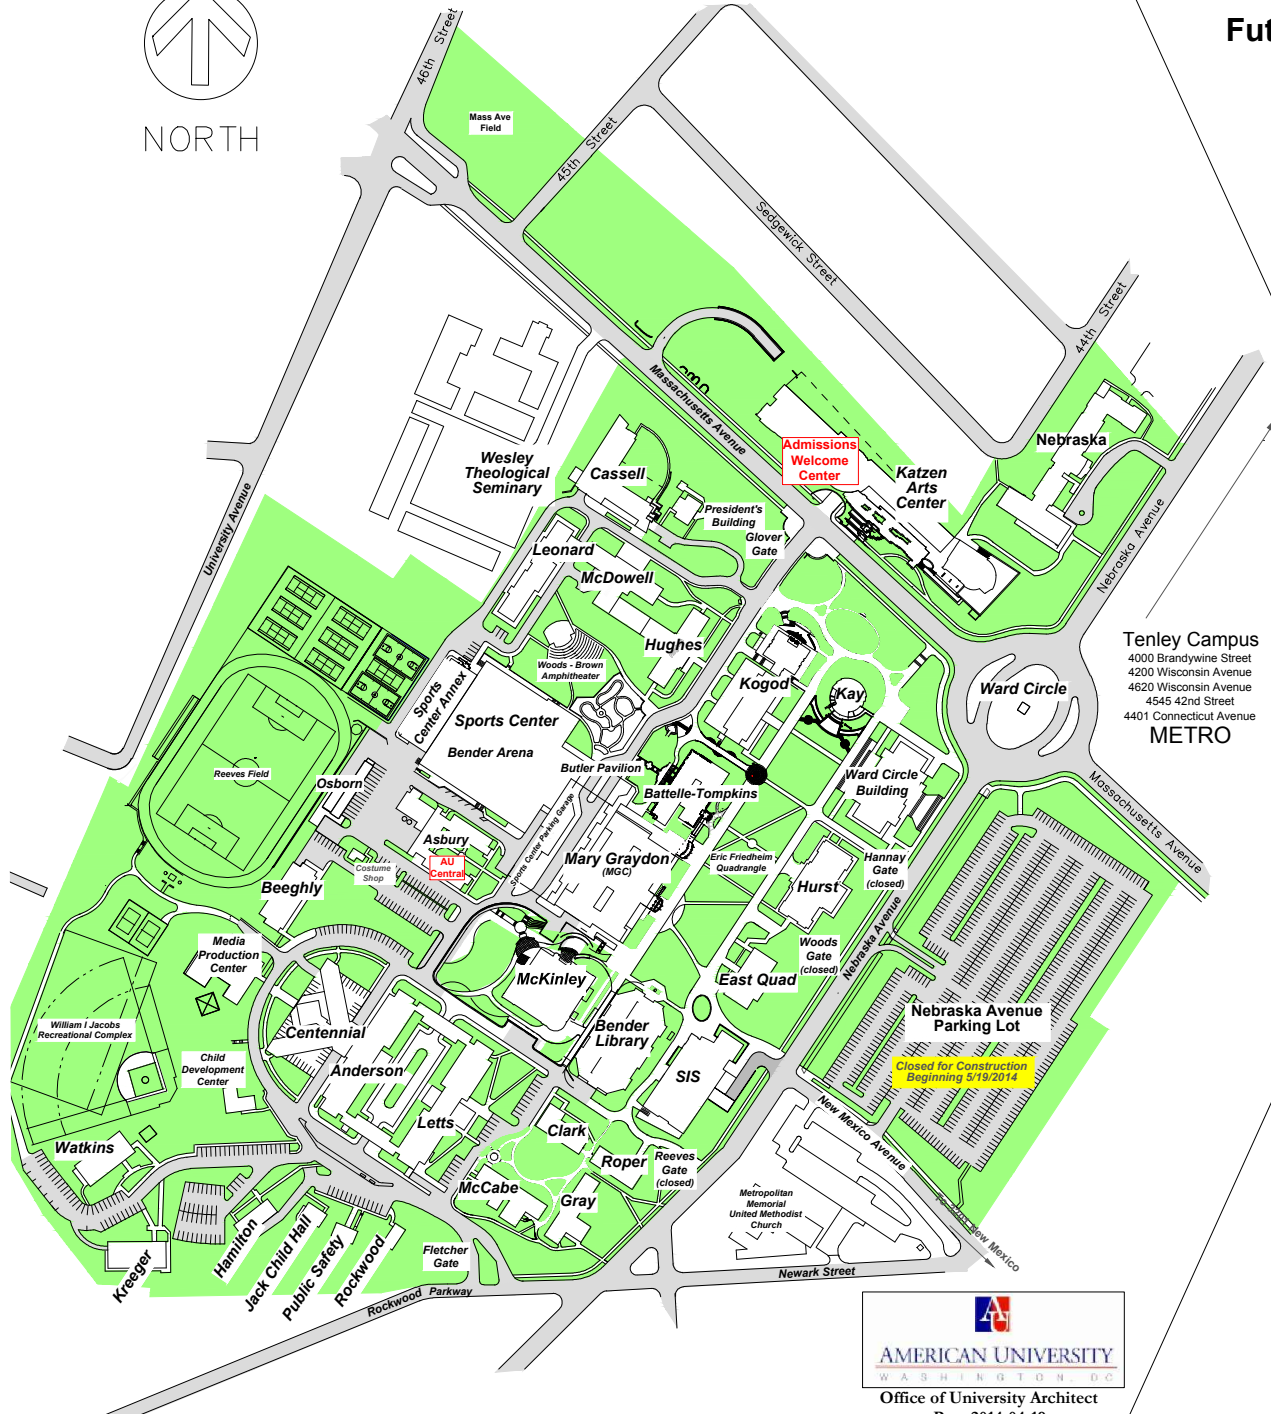

Main Campus

NORTH

Tenley Campus
 4000 Brandywine Street
 4200 Wisconsin Avenue
 4620 Wisconsin Avenue
 4545 42nd Street
 4401 Connecticut Avenue
METRO

Tenley Campus

Future Home of Washington College of Law

Vicinity Map